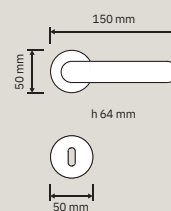

### Finiture / Finishings

AS | Antracite satinato / Satin anthracite

BA | Bianco lucido / Glossy white

CR | Cromo lucido / Polished chrome

CS | Cromo satinato / Satin chrome

VE | Nero opaco / Matt black

460 RB 027  
Maniglia con rosetta  
art.027 / Door handle  
on rose art.027